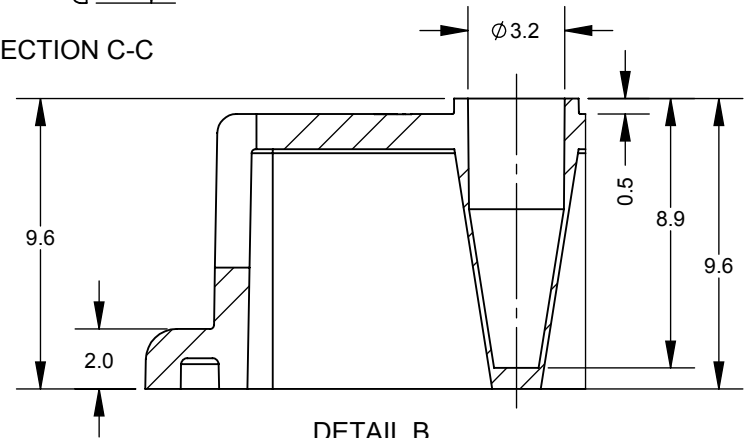

SECTION A-A

SECTION C-C

DETAIL B

PR-PCR33841

"FULL SKIRT" 384-WELLS 1-NOTCH STYLE

ALL DIMENSIONS ARE IN MILLIMETERS

ORDER TODAY! midsci.com • custserv@midsci.com • 800.227.9997 • f: 636.225.9998