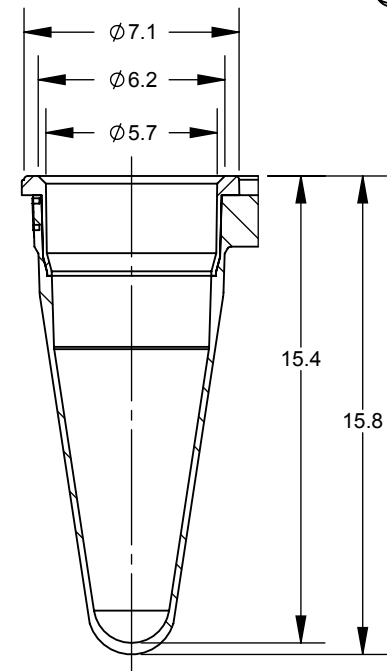

SECTION A-A
SCALE: 2 : 1

DETAIL B
SCALE: 4 : 1
TYP

PR1MA™

PR-PCR18

8-STRIP LOW PROFILE TUBE

ALL DIMENSIONS ARE IN MILLIMETERS

ORDER TODAY! midsci.com • custserv@midsci.com • 800.227.9997 • f: 636.225.9998