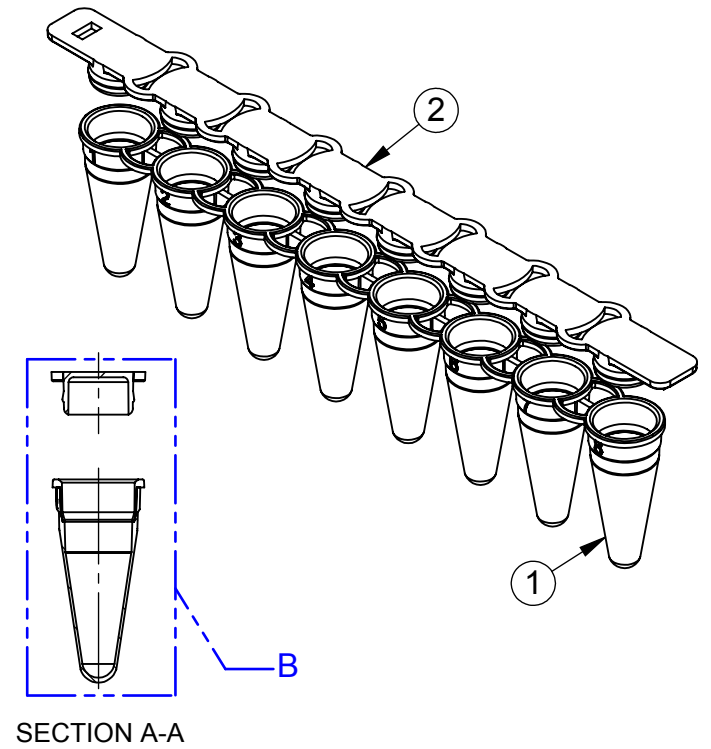

DETAIL B

PR-PCR18CF

8-STRIP COMBO TUBE & CAP

PR1MA™

ALL DIMENSIONS ARE IN MILLIMETERS